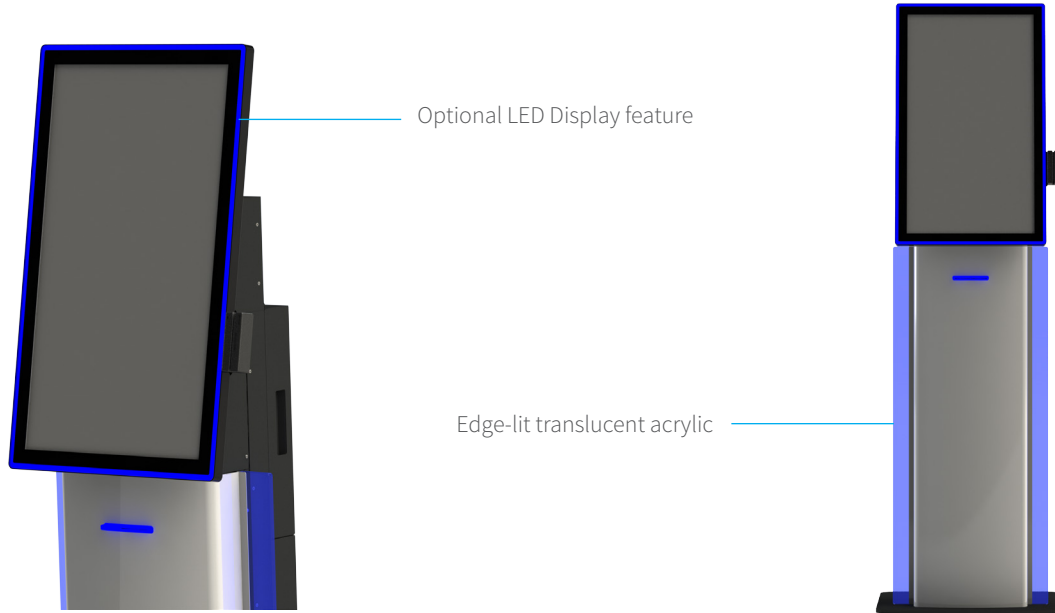

## 27" Touch Screen Kiosk

SUZOHAPP's pedestal Loyalty Kiosk is a touchscreen kiosk with a small footprint, designed to fit into most sized spaces. Although the small footprint the kiosk still boasts a 27" touchscreen LED LCD, ideal for customers experience as well as enhancing your venue. SUZOHAPP's kiosks use only industrial quality components to ensure longevity and maximum return on investment.

### Features

- Slim and contemporary design
- Edge-lit translucent acrylic
- Detailed Transaction reports
- Custom colours and lighting
- Optional LED Display feature
- Custom artwork wrap for front panel
- Small footprint

### Hardware

- 27" FHD premium LED LCD with Projective Capacitive Touch
- 6th Gen embedded motherboard, i3 CPU, 256Gb MSATA storage
  - CPU is upgradeable
- Win 10 IoT
- Dual orientation swipe card reader
- 2D Barcode scanner (optional)
- Nanoptix HSVL Advance Thermal Printer
- High quality industrial power supply