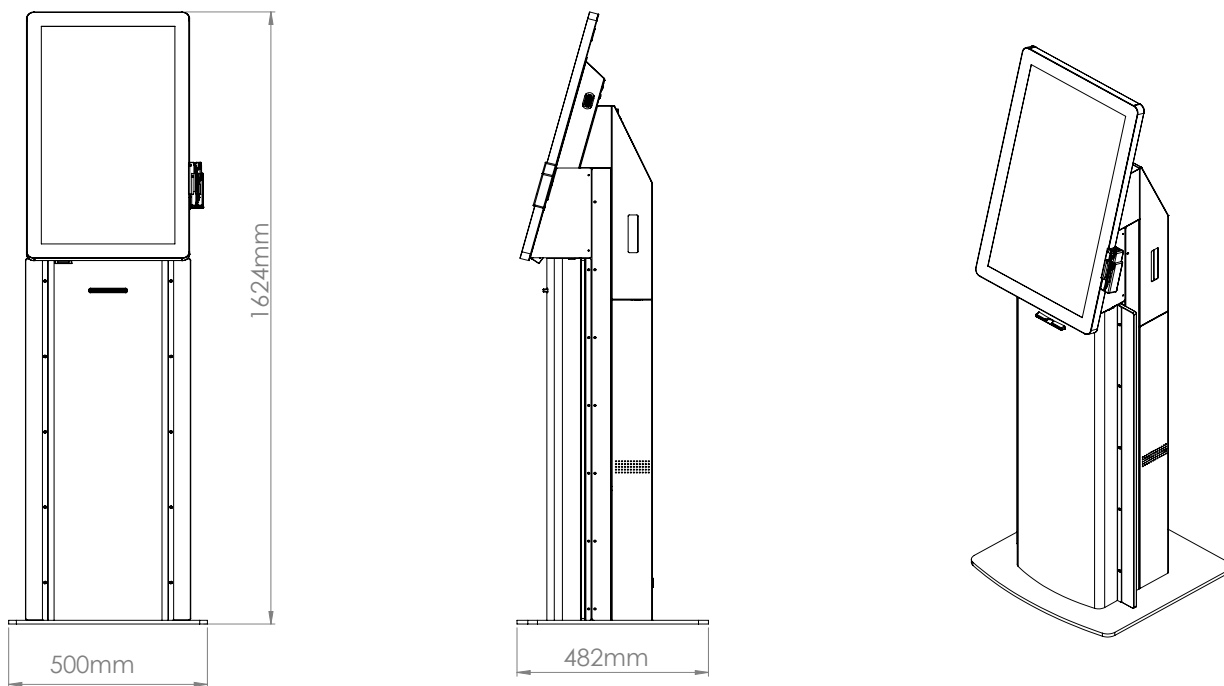

### Features

- Slim and contemporary design
- Edge-lit translucent acrylic
- Detailed Transaction reports
- Custom colours and lighting
- Optional LED Display feature
- Custom artwork wrap for front panel
- Small footprint

### Hardware

- 27" FHD premium LED LCD with Projective Capacitive Touch
- 6th Gen embedded motherboard, i3 CPU, 256Gb MSATA storage
  - CPU is upgradeable
- Win 10 IoT
- Dual orientation swipe card reader
- 2D Barcode scanner (optional)
- Nanoptix HSVL Advance Thermal Printer
- High quality industrial power supply

### Technical Specifications

Dimensions (WxDxH)	500mm x 481.75mm x 1630.71mm
Printer	Nanoptix HSVL Advance Thermal Printer