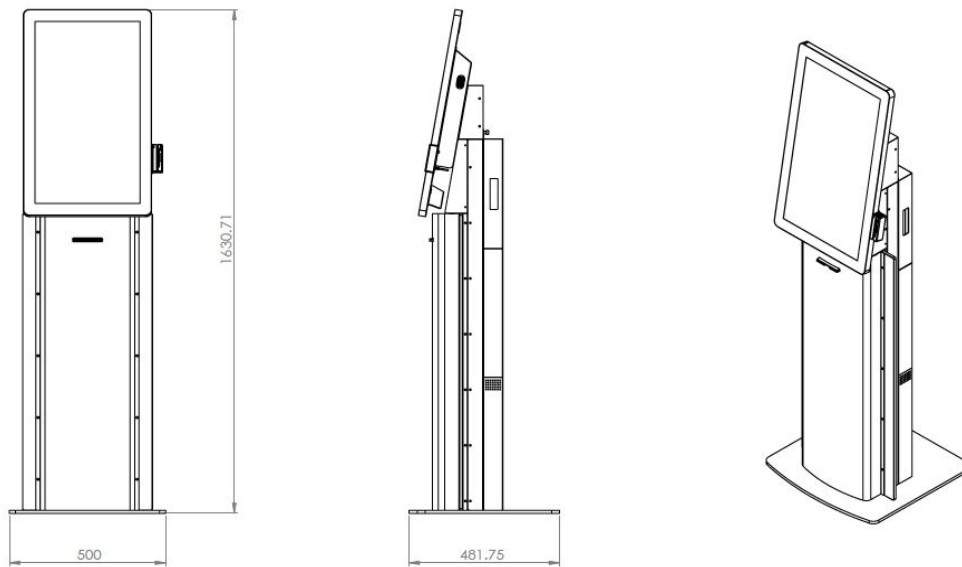

### Features

- Slim and contemporary design
- Edge-lit translucent acrylic
- Detailed Transaction reports
- Custom colours and lighting
- Optional LED Display feature
- Custom artwork wrap for front panel
- Small footprint

### Hardware

- 27" FHD premium LED LCD with Projective Capacitive Touch
- 6th Gen embedded motherboard, i3 CPU, 256Gb MSATA storage
  - CPU is upgradeable
- Win 10 IoT
- Dual orientation swipe card reader
- 2D Barcode scanner (optional)
- Nanoptix HSVL Advance Thermal Printer
- High quality industrial power supply

### Technical Specifications

Dimensions (WxDxH)	500mm x 481.75mm x 1630.71mm
Printer	Nanoptix HSVL Advance Thermal Printer

SUZOHAPP