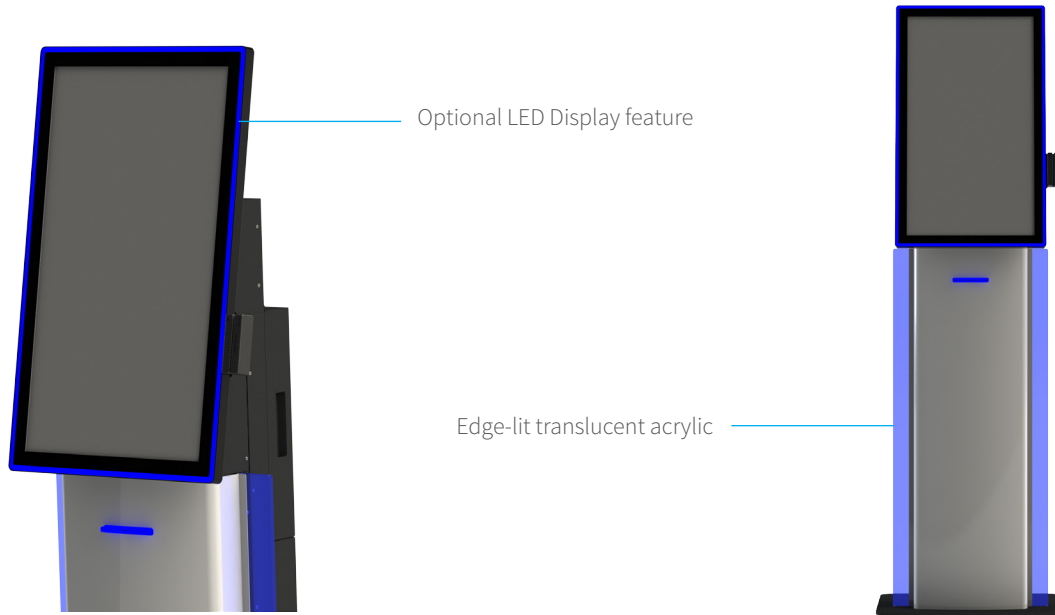

## 27" Touch Screen Kiosk

SUZOHAPP's pedestal Loyalty Kiosk is a touchscreen kiosk with a small footprint, designed to fit into most sized spaces. Although the small footprint the kiosk still boasts a 27" touchscreen LED LCD, ideal for customers experience as well as enhancing your venue. SUZOHAPP's kiosks use only industrial quality components to ensure longevity and maximum return on investment.

### Features

- Slim and contemporary design
- Edge-lit translucent acrylic
- Detailed Transaction reports
- Custom colours and lighting
- Optional LED Display feature
- Custom artwork wrap for front panel
- Small footprint

### Hardware

- 27" FHD premium LED LCD with Projective Capacitive Touch
- 6th Gen embedded motherboard, i3 CPU, 256Gb MSATA storage
  - CPU is upgradeable
- Win 10 IoT
- Dual orientation swipe card reader
- 2D Barcode scanner (optional)
- Nanoptix HSVL Advance Thermal Printer
- High quality industrial power supply